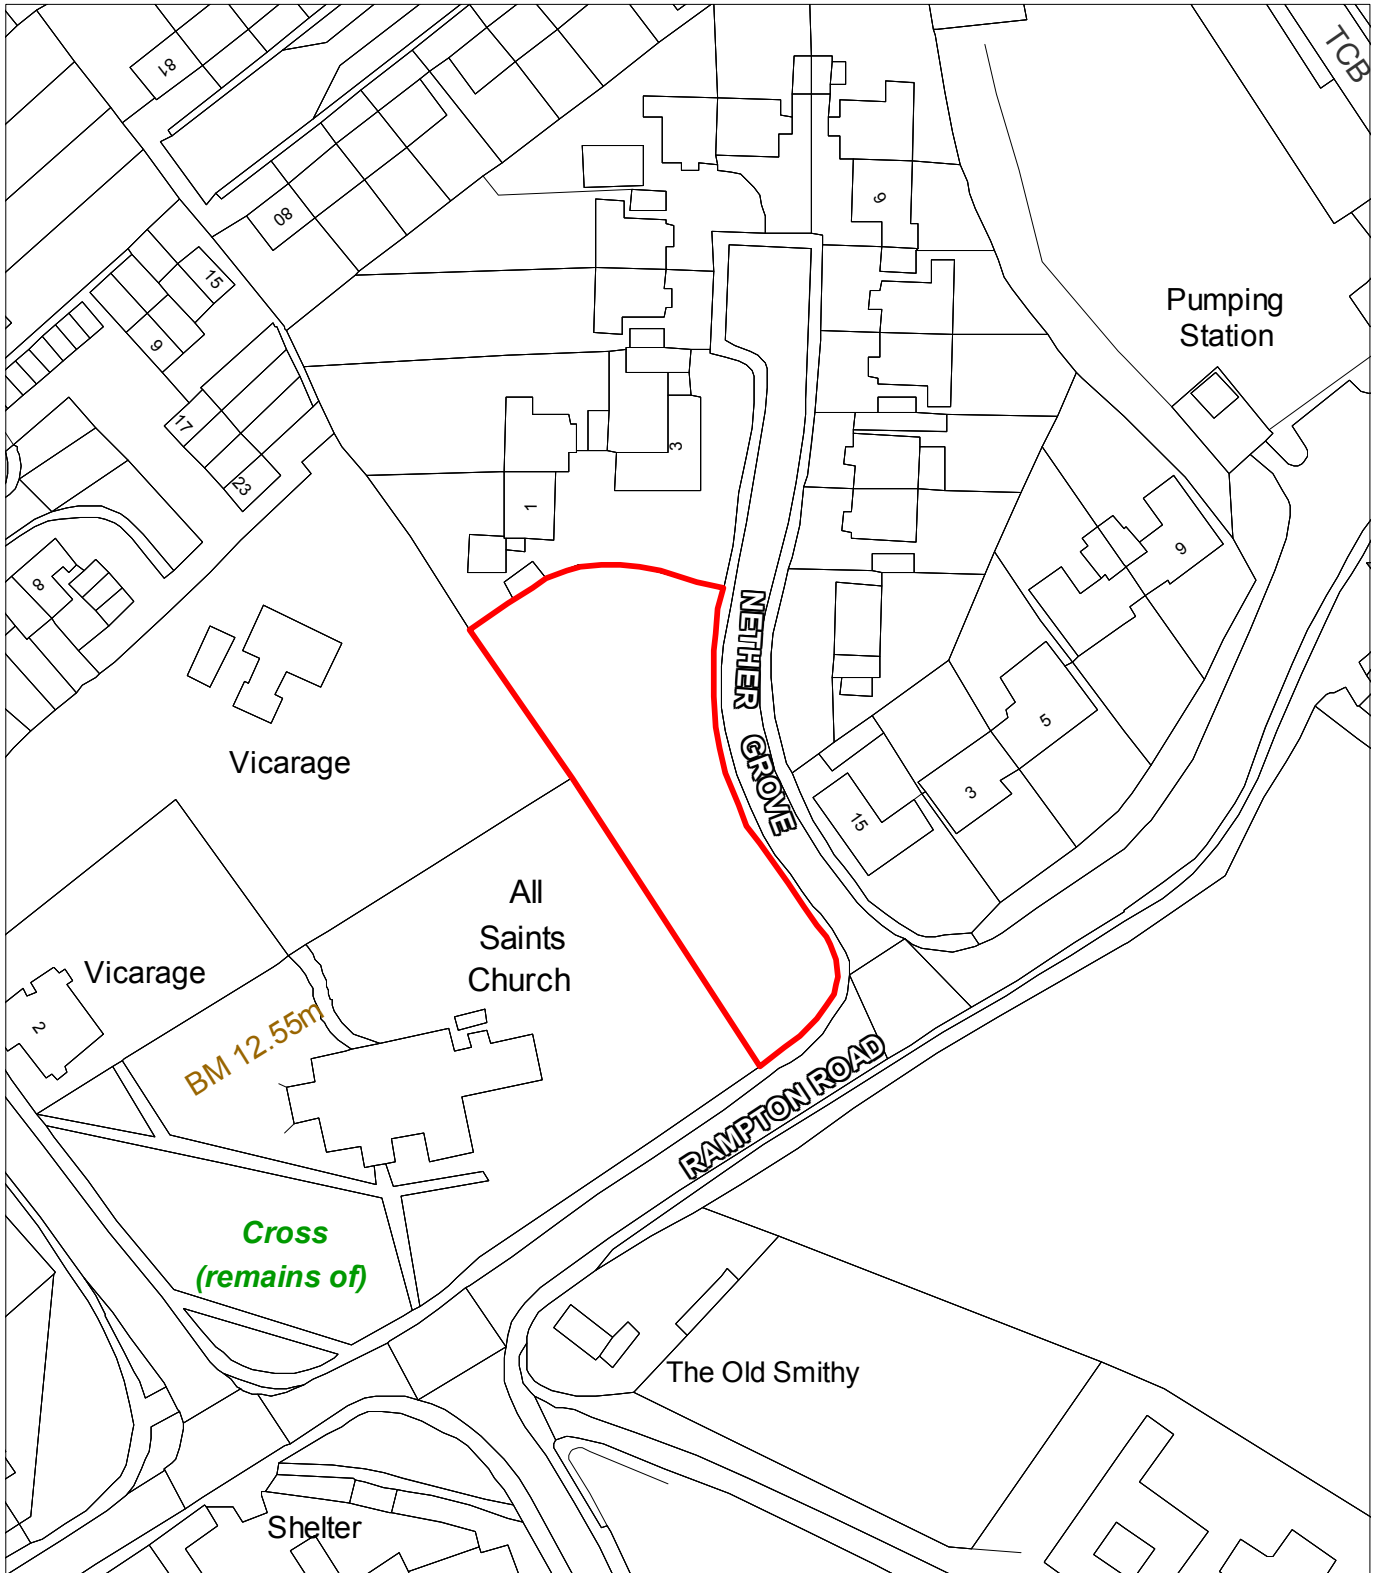

LAND AT NETHER GROVE, LONGSTANTON

BASED ON THE ORDNANCE SURVEY MAPPING WITH THE PERMISSION OF THE CONTROLLER OF HER MAJESTY'S STATIONERY OFFICE ©CROWN COPYRIGHT. UNAUTHORISED REPRODUCTION INFRINGES CROWN COPYRIGHT AND MAY LEAD TO PROSECUTION OR CIVIL PROCEEDINGS.

SOUTH CAMBRIDGESHIRE DISTRICT COUNCIL LICENCE NO 100022500 2007

Scale 1:1000